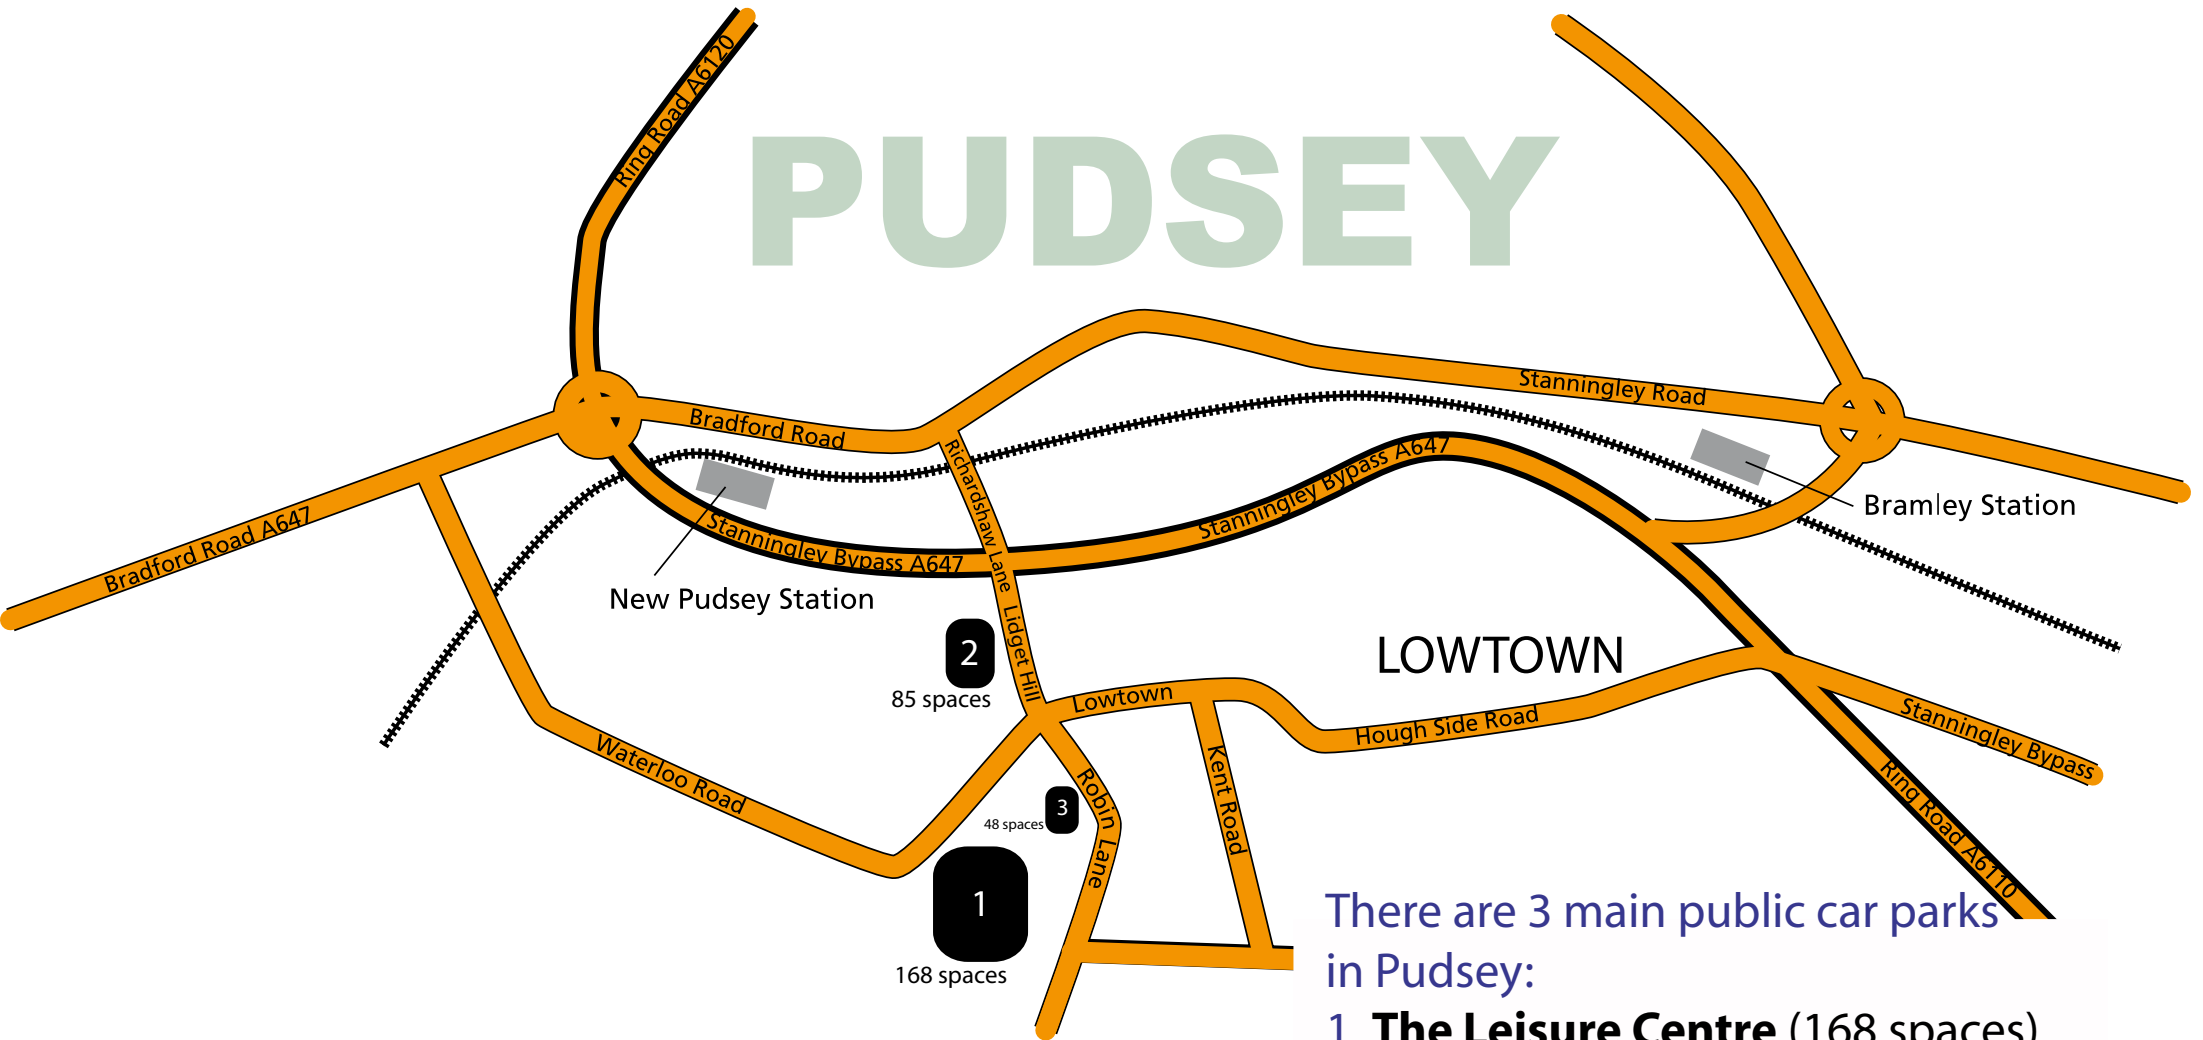

PUDSEY

There are 3 main public car parks in Pudsey:

- 1 **The Leisure Centre** (168 spaces)
- 2 **Lidget Hill** (85 spaces)
- 3 **Robin Lane** (48 spaces)

Additional 1 & 2 hour parking bays are also available